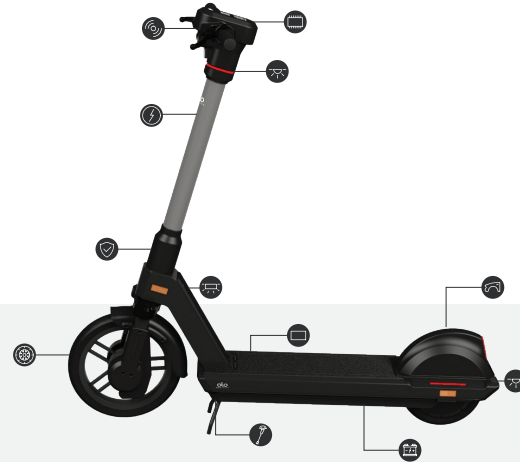

Unparalleled Safety

Discover the Exceptional Features

Experience the epitome of safety with Olo Kick Scooter, engineered to deliver not only thrilling rides but also a sense of security like no other.

Designed with precision, Olo Kick Scooter's 14-inch front tire sets a new standard, ensuring the utmost resilience and stability. The intelligently positioned tire of the Olo Kick Scooter provides more than just support. It offers a remarkably smooth and comfortable maneuvering experience, allowing to navigate turns and congested areas with ease and confidence.

We understand that safety is paramount, which is why the Olo Kick Scooter goes the extra mile. With its seamless acceleration and the incorporation of an additional brake mechanism, this remarkable scooter puts safety at the forefront.

Meet Olo Kick Scooter

New-gen electric scooter
designed by

Carbon Footprint and

Safety in mind

olo
mobility

olomobility.com

Sustainable cities are not merely a dream

Reduce carbon and water footprint with Olo Mobility's next-gen software, integrated hardware.

Engineered to be Best

- Integrated IoT
- Hidden Electric and Brake Cables
- Steering Stabilizer for Safer Ride
- Extra Large Front Tyres
- Wide Screen LCD Display
- Swappable High-Capacity Battery
- Led Ambiance Lightings
- Side Reflectors
- Large Deck
- Reinforced Rear Fender
- Dual Kickstand